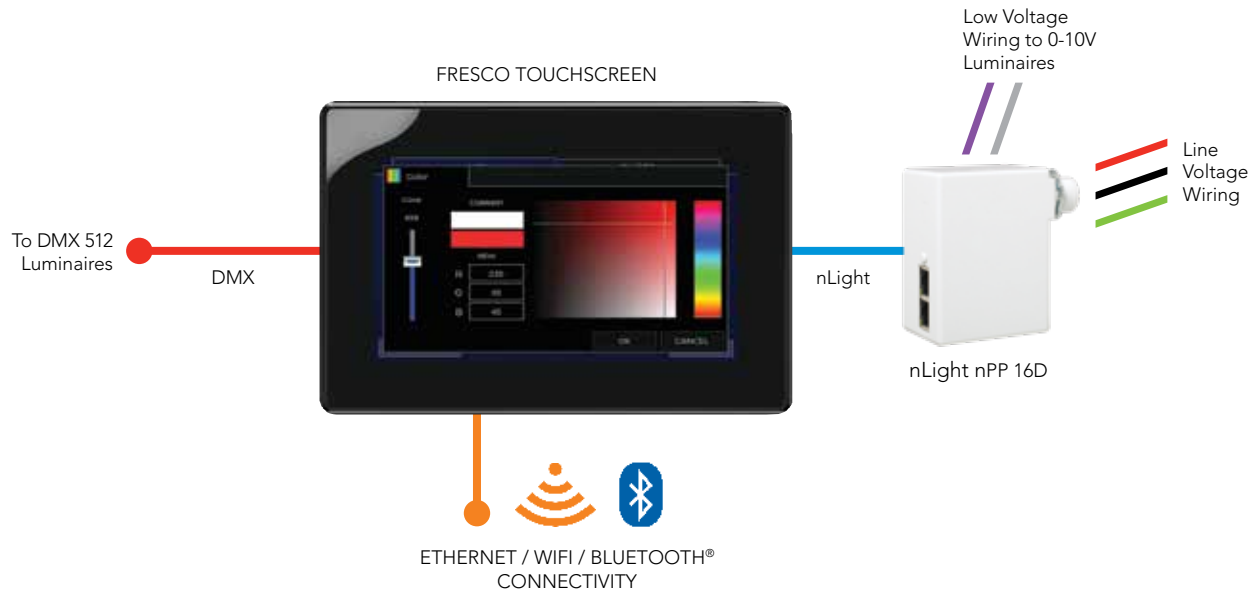

On-screen Lighting Design
Create and edit the lighting layout directly from the touchscreen controller.

DMX512-A/RDM Control
Fine-tune color, color temperature and intensity of high-performance, RGB and tunable white luminaires.

nLight® Device Integration
Extend the range of control with digital sensors, wall stations and luminaires.

Wireless Connection
Pair handheld devices with the Fresco Touchscreen for seamless control anywhere in the space.

Fresco Control Network
Connect additional Fresco Touchscreens and button stations to extend control throughout the space.

Scheduling
Activate lighting scenes with the built-in astronomic time clock.

Universal Lighting Control
Manage all dynamic lighting sources from a single touchscreen controller.

Room Link
Link Fresco controllers to share lighting zones and scenes when rooms are combined.

Third-Party Integration
Allow third-party control systems to communicate with the Fresco network.

/ LOBBY SEQUENCE OF OPERATION